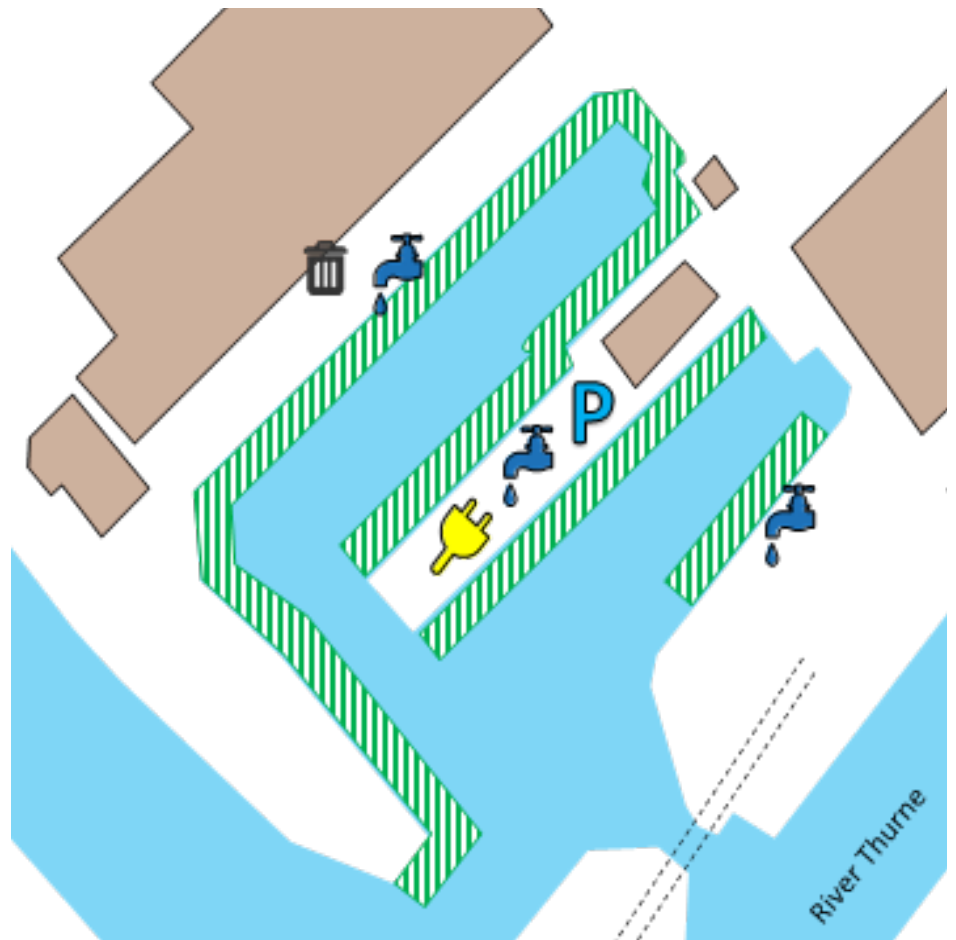

Shore power

Toilet pump out

HORNING

FERRY MARINA

01692 631111

HORNING

HORNING PLEASURECRAFT

01692 630614

Visiting hire craft welcome but by prior appointment only

POTTER HEIGHAM

HERBERT WOODS

Key to symbols

- Hire Craft Mooring
- Shore power
- Water
- Waste Disposal
- Toilet pump out

**ACLE
BRIDGECRAFT**

UPTON