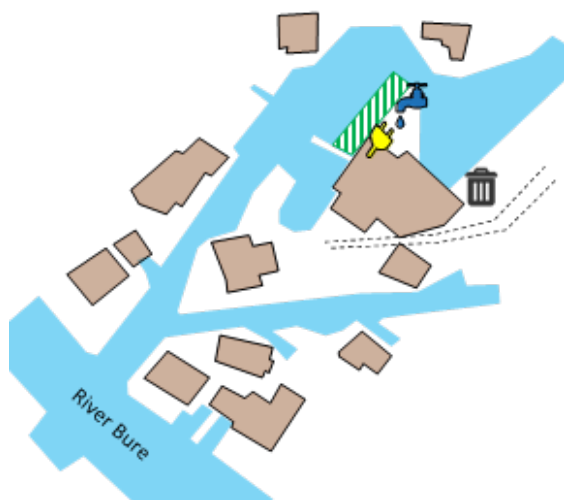

Boatyard Moorings

This Logo means that the boatyard where it is displayed is a member of the Broads hire operators' trade association, affiliated to British Marine, and operating in accordance with the nationally approved code for the Design, Construction and Operation of Hire Boats.

The boatyards featured on the following pages offer free moorings for visiting hire boats, but always subject to the availability of space for boats due to return to that yard for turnaround. Where telephone numbers are given, please check availability of mooring space in advance.

WROXHAM AND HOVETON

NORFOLK BROADS DIRECT

Free 24-hour moorings are available upstream beyond Wroxham Bridge (See pilot advice in Skippers Manual).

Downstream of bridge (other than at boatyards shown) a mooring fee will be charged

SUMMERCRAFT

01603 782809

Visiting craft welcome by appointment – but only after 4pm on Saturday

BARNES BRINKCRAFT

Key to symbols

Water

Waste Disposal

Hire Craft Mooring

Shore power

Toilet pump out