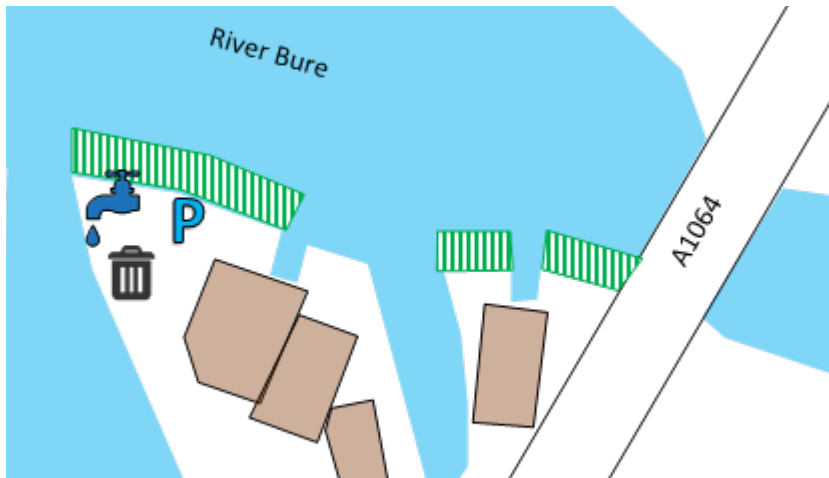

Visiting hire craft welcome but by prior appointment only

POTTER HEIGHAM

HERBERT WOODS

Key to symbols

- Hire Craft Mooring
- Shore power
- Water
- Waste Disposal
- Toilet pump out

**ACLE
BRIDGECRAFT**

UPTON

EASTWOOD WHELPTON

Located at end of Upton Dyke, this boatyard has limited space but has free public 24hr moorings available opposite. Water and waste disposal in the boatyard.

**STALHAM
RICHARDSONS**

Key to symbols