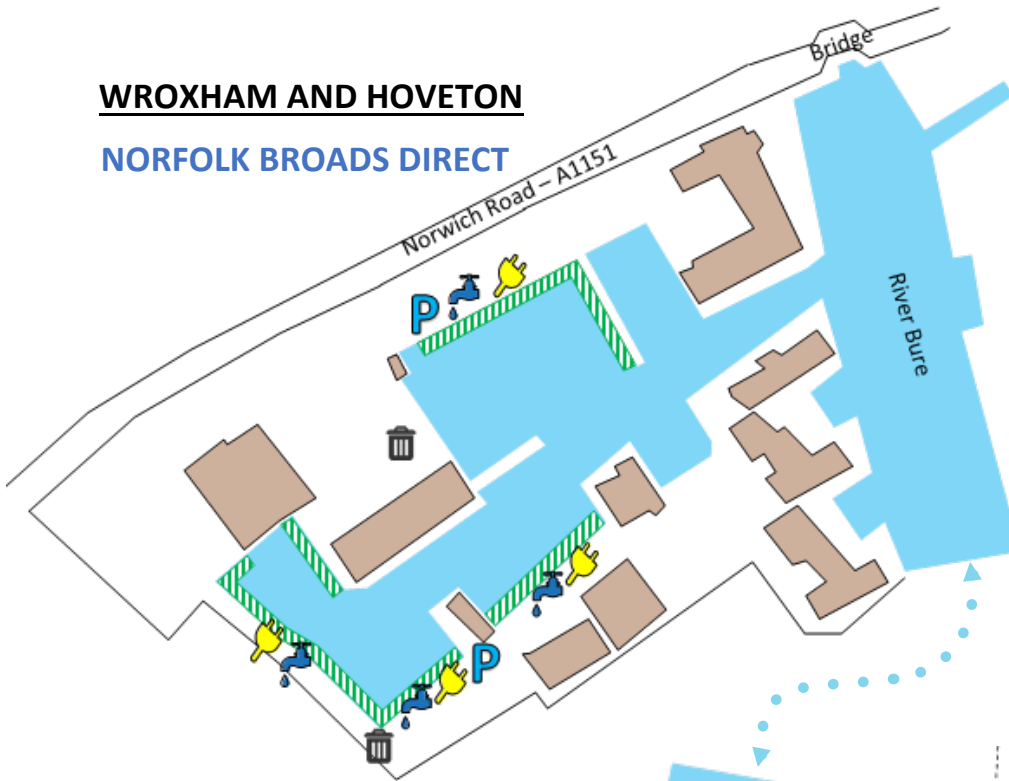

Boatyard Moorings

This Logo means that the boatyard where it is displayed is a member of the Broads hire operators' trade association, affiliated to British Marine, and operating in accordance with the nationally approved code for the Design, Construction and Operation of Hire Boats.

WROXHAM AND HOVETON

NORFOLK BROADS DIRECT

Free 24-hour moorings are available upstream beyond Wroxham Bridge (See pilot advice in Skippers Manual).

Downstream of bridge (other than at boatyards shown) a mooring fee will be charged

-  Hire Craft Mooring
-  Shore power
-  Water
-  Waste Disposal
-  Toilet pump out

LODDON

PACIFIC CRUISERS

**BRUNDALL
BROOM BOATS**

BRUNDALL BAY MARINA

Located at the end of the dyke opposite Colham hall moorings

NORFOLK YACHT AGENCY

01603 713434

Visiting craft welcome by prior arrangement only - except Sunday from 5pm until Monday 5pm and Thursday from 5pm until Friday 5pm

Key to symbols

Water	Hire Craft Mooring	Shore power
Waste Disposal	Toilet pump out	