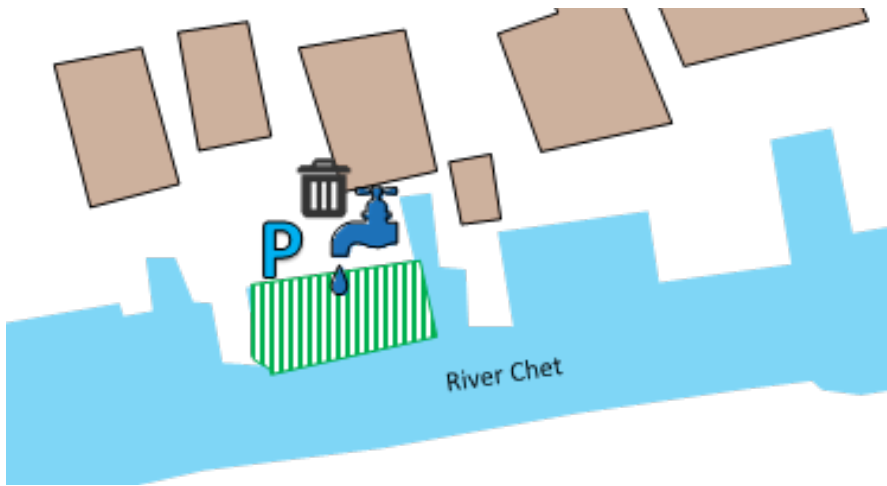

Visiting hire craft welcome but by prior appointment only

POTTER HEIGHAM

HERBERT WOODS

Key to symbols

- Hire Craft Mooring
- Shore power
- Water
- Waste Disposal
- Toilet pump out

**ACLE
BRIDGECRAFT**

UPTON

EASTWOOD WHELPTON

Located at end of Upton Dyke, this boatyard has limited space but has free public 24hr moorings available opposite. Water and waste disposal in the boatyard.

**STALHAM
RICHARDSONS**

Key to symbols

-  Hire Craft Mooring
-  Shore power
-  Water
-  Waste Disposal
-  Toilet pump out

LODDON

PACIFIC CRUISERS

**BRUNDALL
BROOM BOATS**

BRUNDALL BAY MARINA

Located at the end of the dyke opposite Colham hall moorings