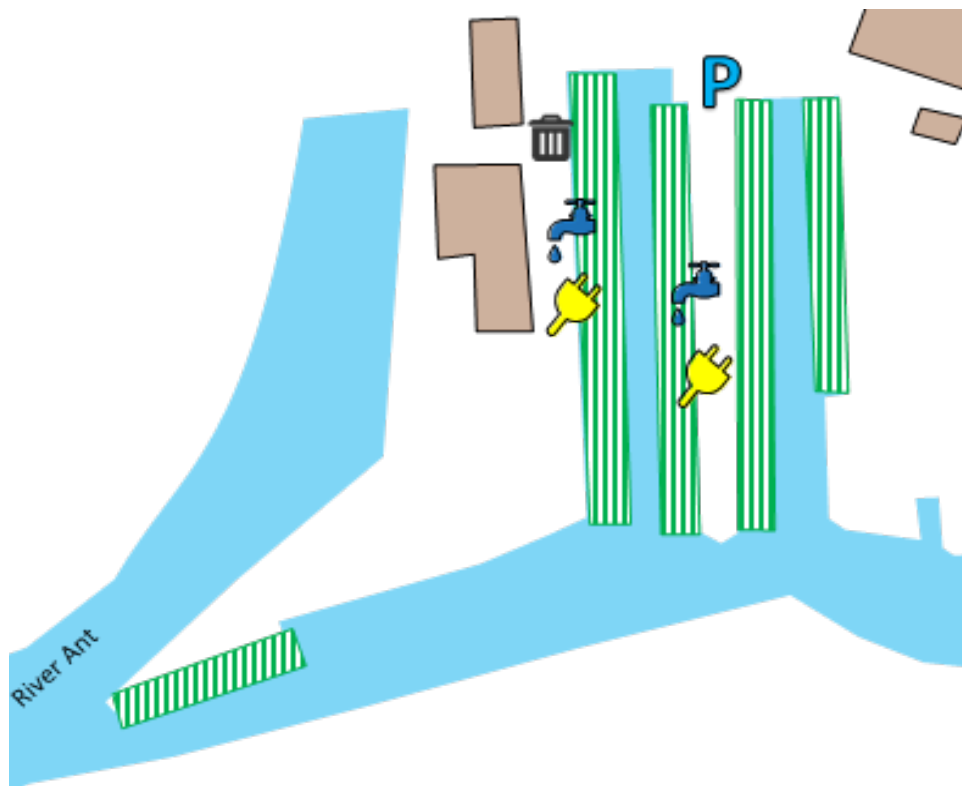

Visiting hire craft welcome but by prior appointment only

POTTER HEIGHAM

HERBERT WOODS

Key to symbols

- Hire Craft Mooring
- Shore power
- Water
- Waste Disposal
- Toilet pump out

**ACLE
BRIDGECRAFT**

UPTON

EASTWOOD WHELPTON

Located at end of Upton Dyke, this boatyard has limited space but has free public 24hr moorings available opposite. Water and waste disposal in the boatyard.

**STALHAM
RICHARDSONS**

Key to symbols