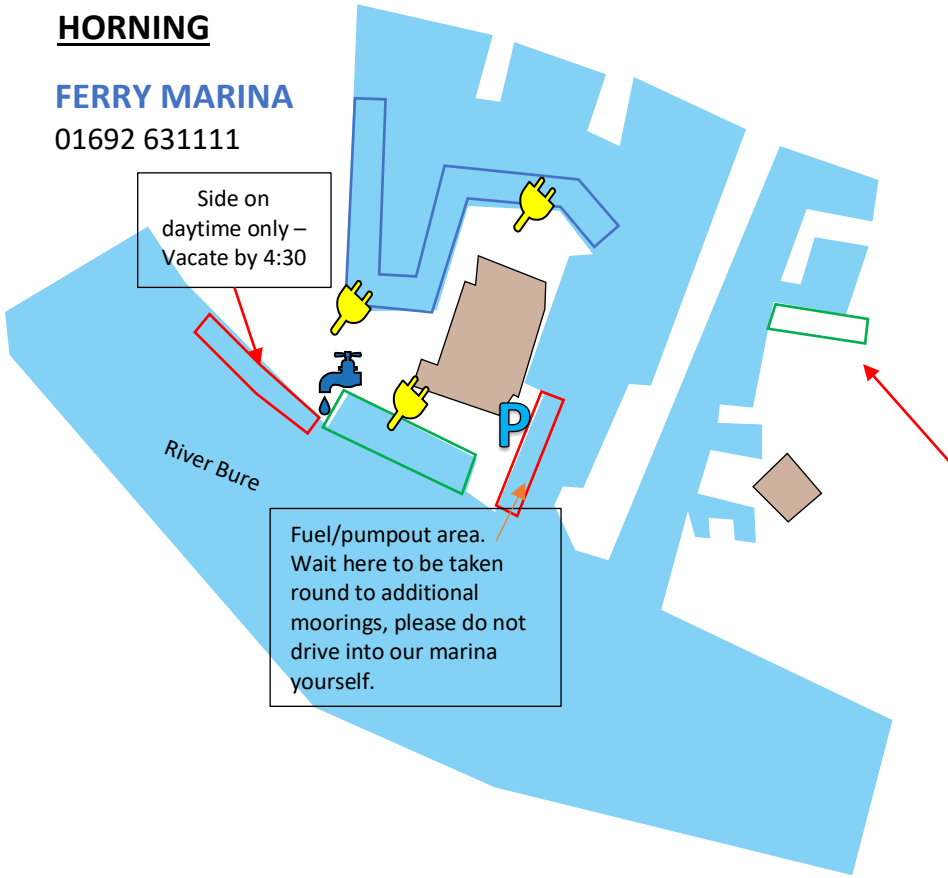

WROXHAM AND HOVETON

NORFOLK BROADS DIRECT

Free 24-hour moorings are available upstream beyond Wroxham Bridge (See pilot advice in Skippers Manual).

Downstream of bridge (other than at boatyards shown) a mooring fee will be charged

Shore power

Toilet pump out

HORNING

FERRY MARINA

01692 631111

HORNING

HORNING PLEASURECRAFT

01692 630614

Visiting hire craft welcome but by prior appointment only

POTTER HEIGHAM

HERBERT WOODS

Key to symbols

- Hire Craft Mooring
- Shore power
- Water
- Waste Disposal
- Toilet pump out

**ACLE
BRIDGECRAFT**

UPTON

EASTWOOD WHELPTON

Located at end of Upton Dyke, this boatyard has limited space but has free public 24hr moorings available opposite. Water and waste disposal in the boatyard.

**STALHAM
RICHARDSONS**

Key to symbols